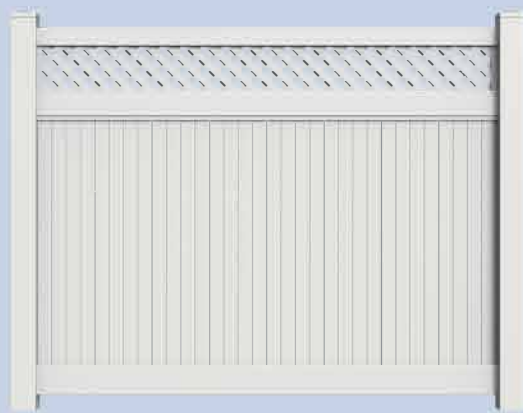

Style#: FT-F03
Lattice-Top Privacy Fence Panel Kit
(Available in 6ft and 8ft)