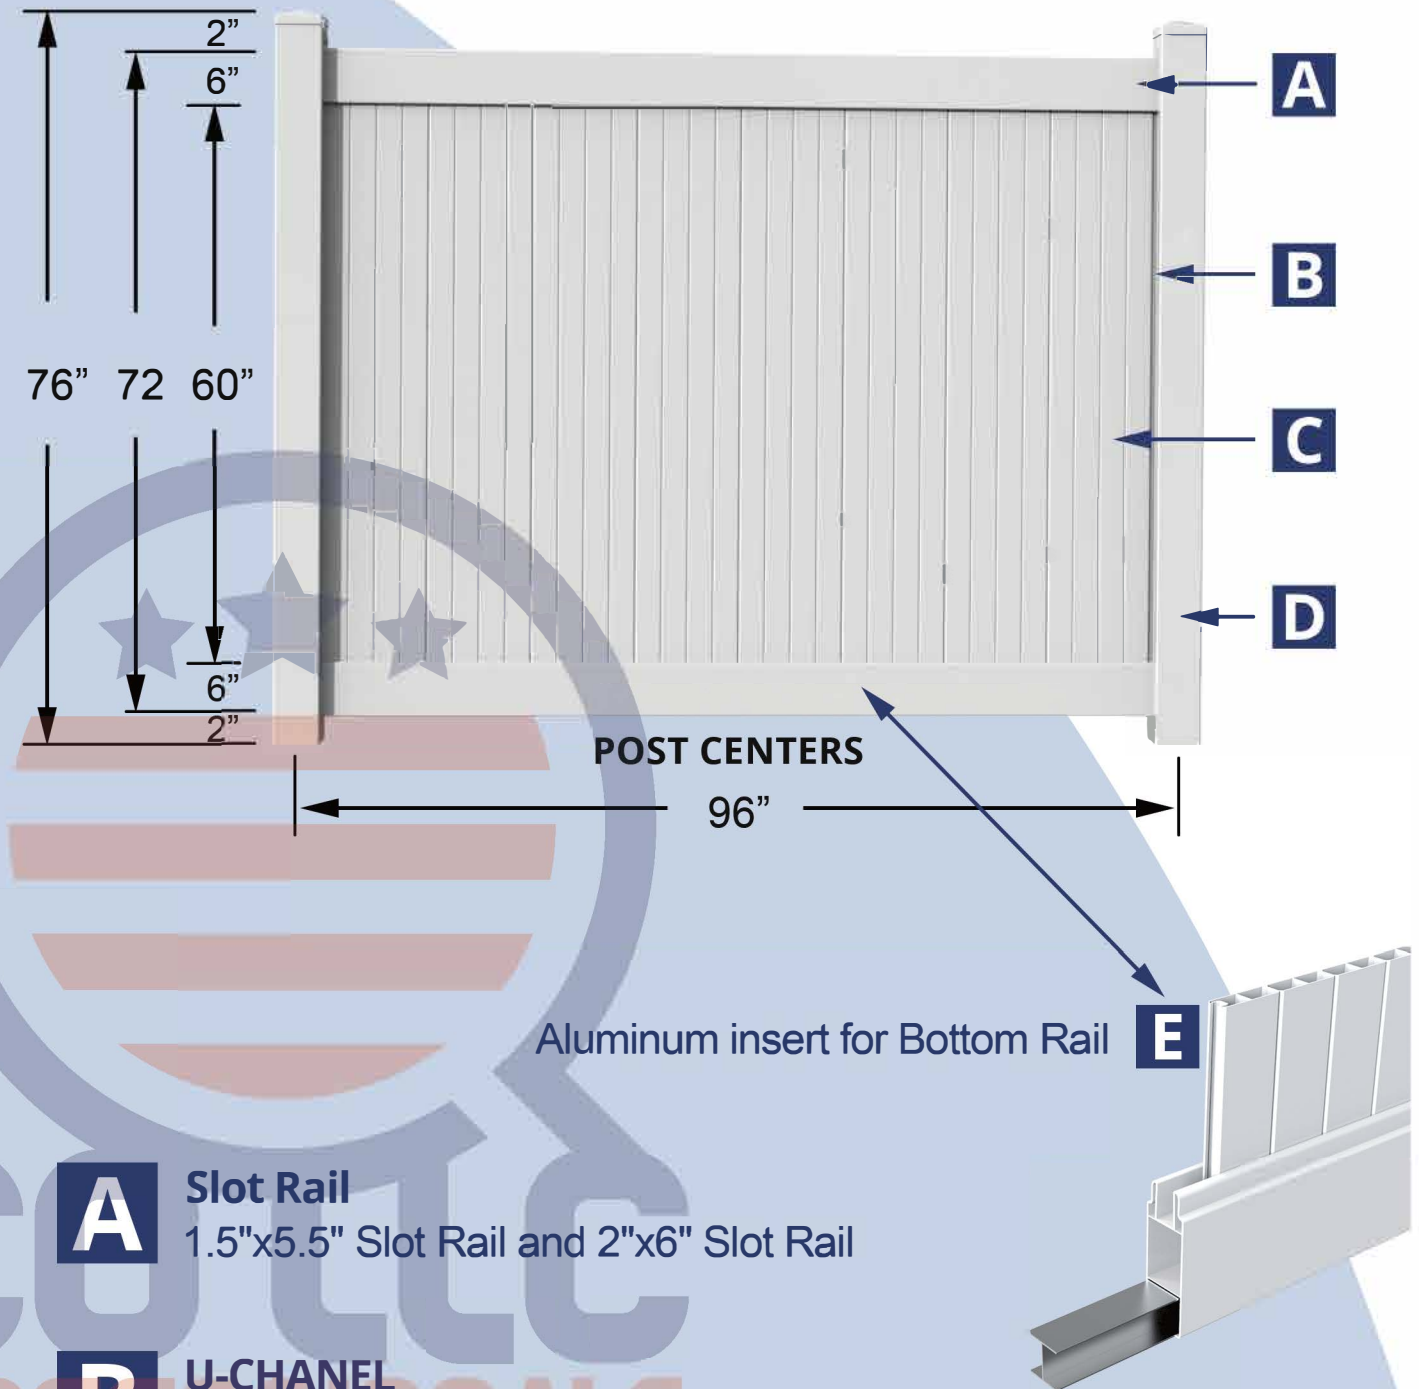

Quail Co has 4 styles privacy fence for your choice. All styles available for 6ft and 8ft finished width(from post center to post center). Regular height is 6ft. All the profiles are cut into right length so that you can install the fence by hand and don't need special heavy tools.

Aluminum reinforce added in the bottom rail for each style to ensure the fence will not drop and not out of shape for long time.

Style#: FT-F01
Flat-Top Privacy Fence Panel Kit
(Available in 6ft and 8ft)

Style#: FT-F02
Closed-Top Privacy Fence Panel Kit
(Available in 6ft and 8ft)

Style#: FT-F03
Lattice-Top Privacy Fence Panel Kit
(Available in 6ft and 8ft)

Style#: FT-F04
Picket-Top Privacy Fence Panel Kit
(Available in 6ft and 8ft)

- A** Slot Rail
1.5"x5.5" Slot Rail and 2"x6" Slot Rail
- B** U-CHANNEL
U-Chanel for Panel Kit
- C** Panel
6"x7/8" and 11.3"x7/8" T&G Panels are available.
- D** Post
5"x5" Post
- E** Aluminum Reinforce
Aluminum insert for Bottom Rail