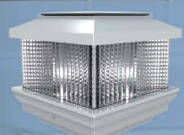

Flat Cap

Gothic Cap

England Cap

Federation Cap

Solar Cap

COLLAR PRIVACY FENCE

Collar privacy fence is a special fence installation method, same fence profiles for each style privacy fence.

It is widely used in Saskatchewan, Canada. It is mainly designed for some special terrain. If your local soil is relatively strong or there are many stones on the surface of the soil, it is inconvenient to dig holes, then it will be your best choice.