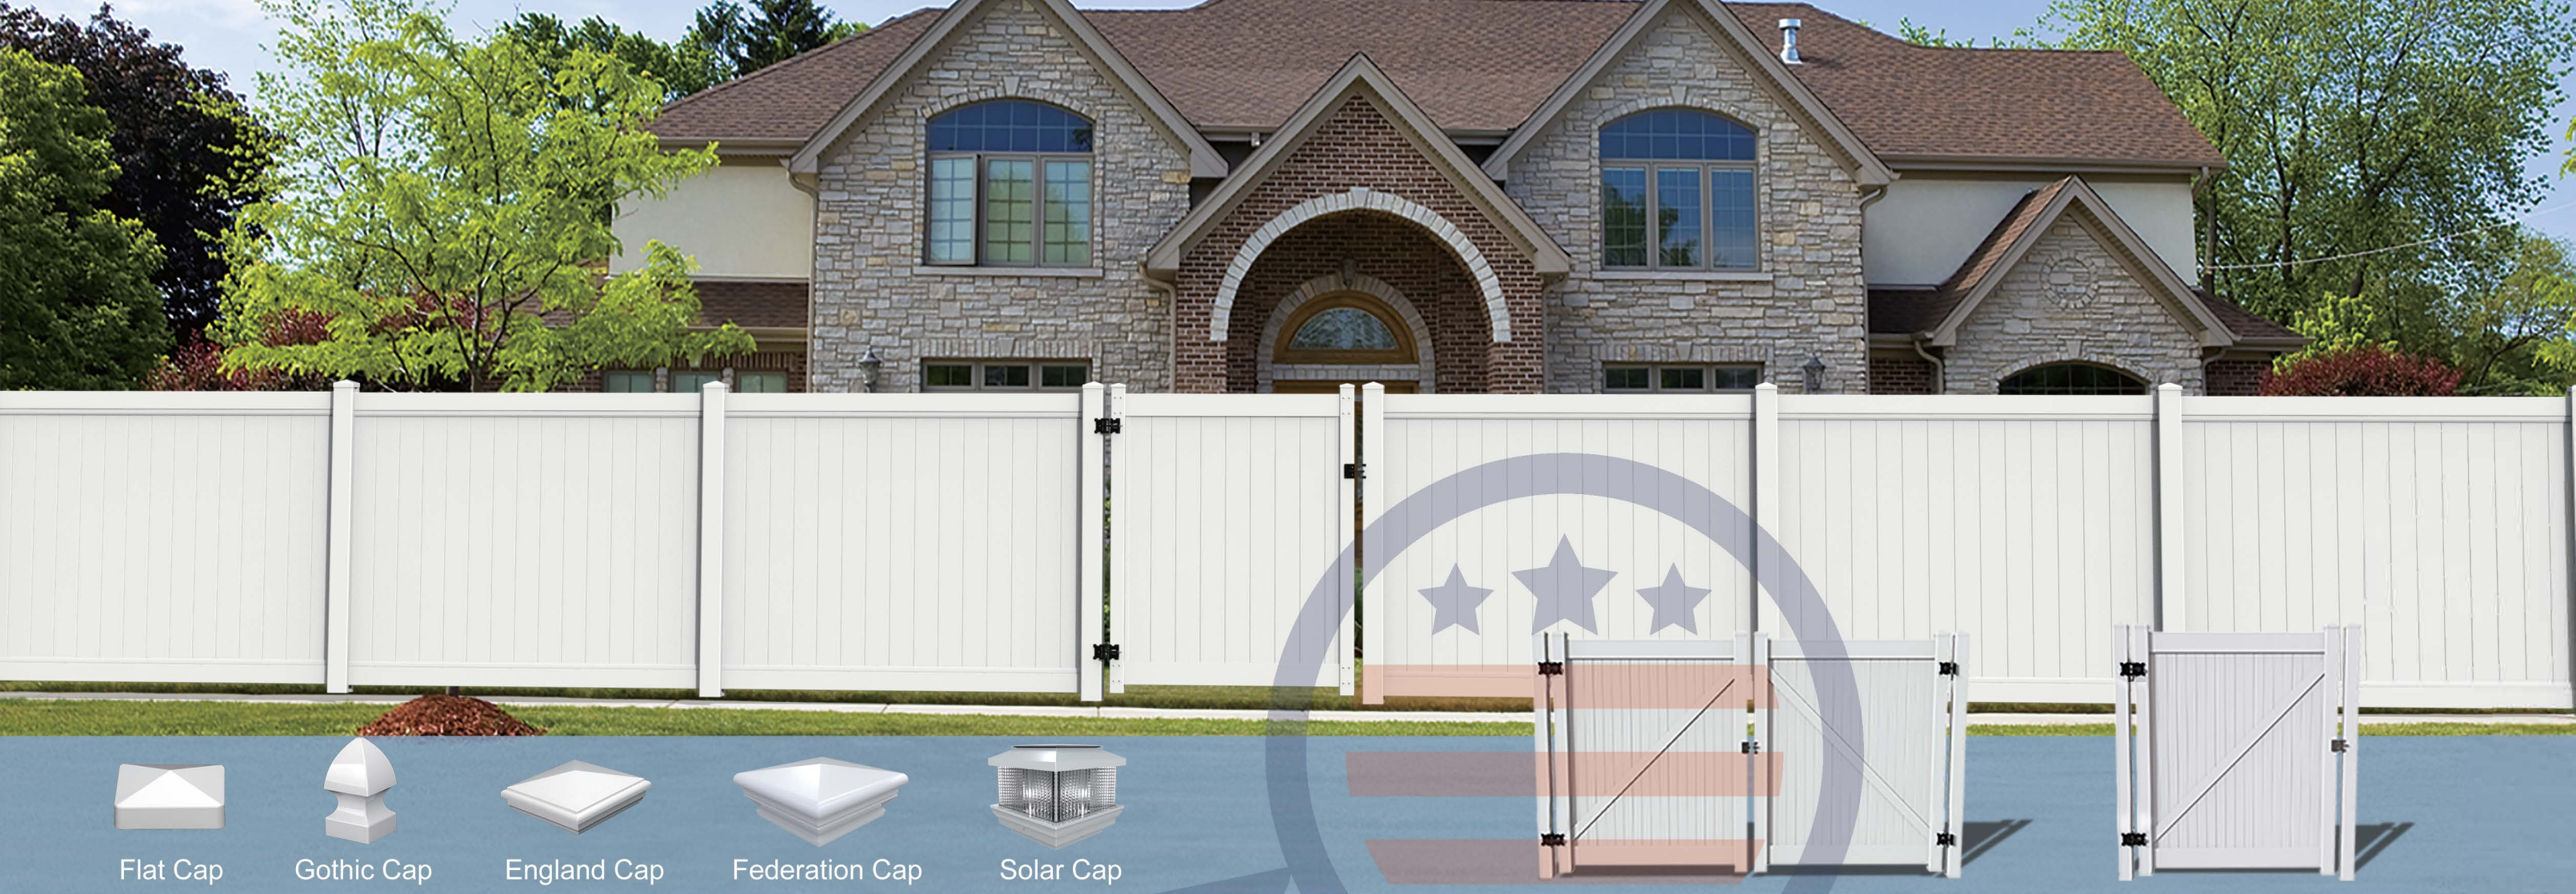

H-POST PRIVACY FENCE Patent No.202020644177.6

5" square H post matched with 2"x6" rail to adapt different terrains, meet your different demands and easy for installation. The regular wall thickness is 0.15". Heavy duty 0.25" wall thickness post is also available.

Fentech provide one-stop solution service. You can find all kind of related accessories with us. The hinge, latch and drop rod are made of 304 stainless steel with powder coated surface. It will not rust. Selftap screws are included in the kit.

H-Post Profile

HARDWARE