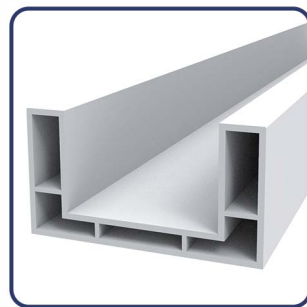

H-Post U channel