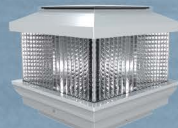

Solar Cap

H-POST PRIVACY FENCE Patent No.202020644177.6

5" square H post matched with 2"x6" rail to adapt different terrains, meet your different demands and easy for installation. The regular wall thickness is 0.15". Heavy duty 0.25" wall thickness post is also available.

Fentech provide one-stop solution service. You can find all kind of related accessories with us. The hinge, latch and drop rod are made of 304 stainless steel with powder coated surface. It will not rust. Selftap screws are included in the kit.